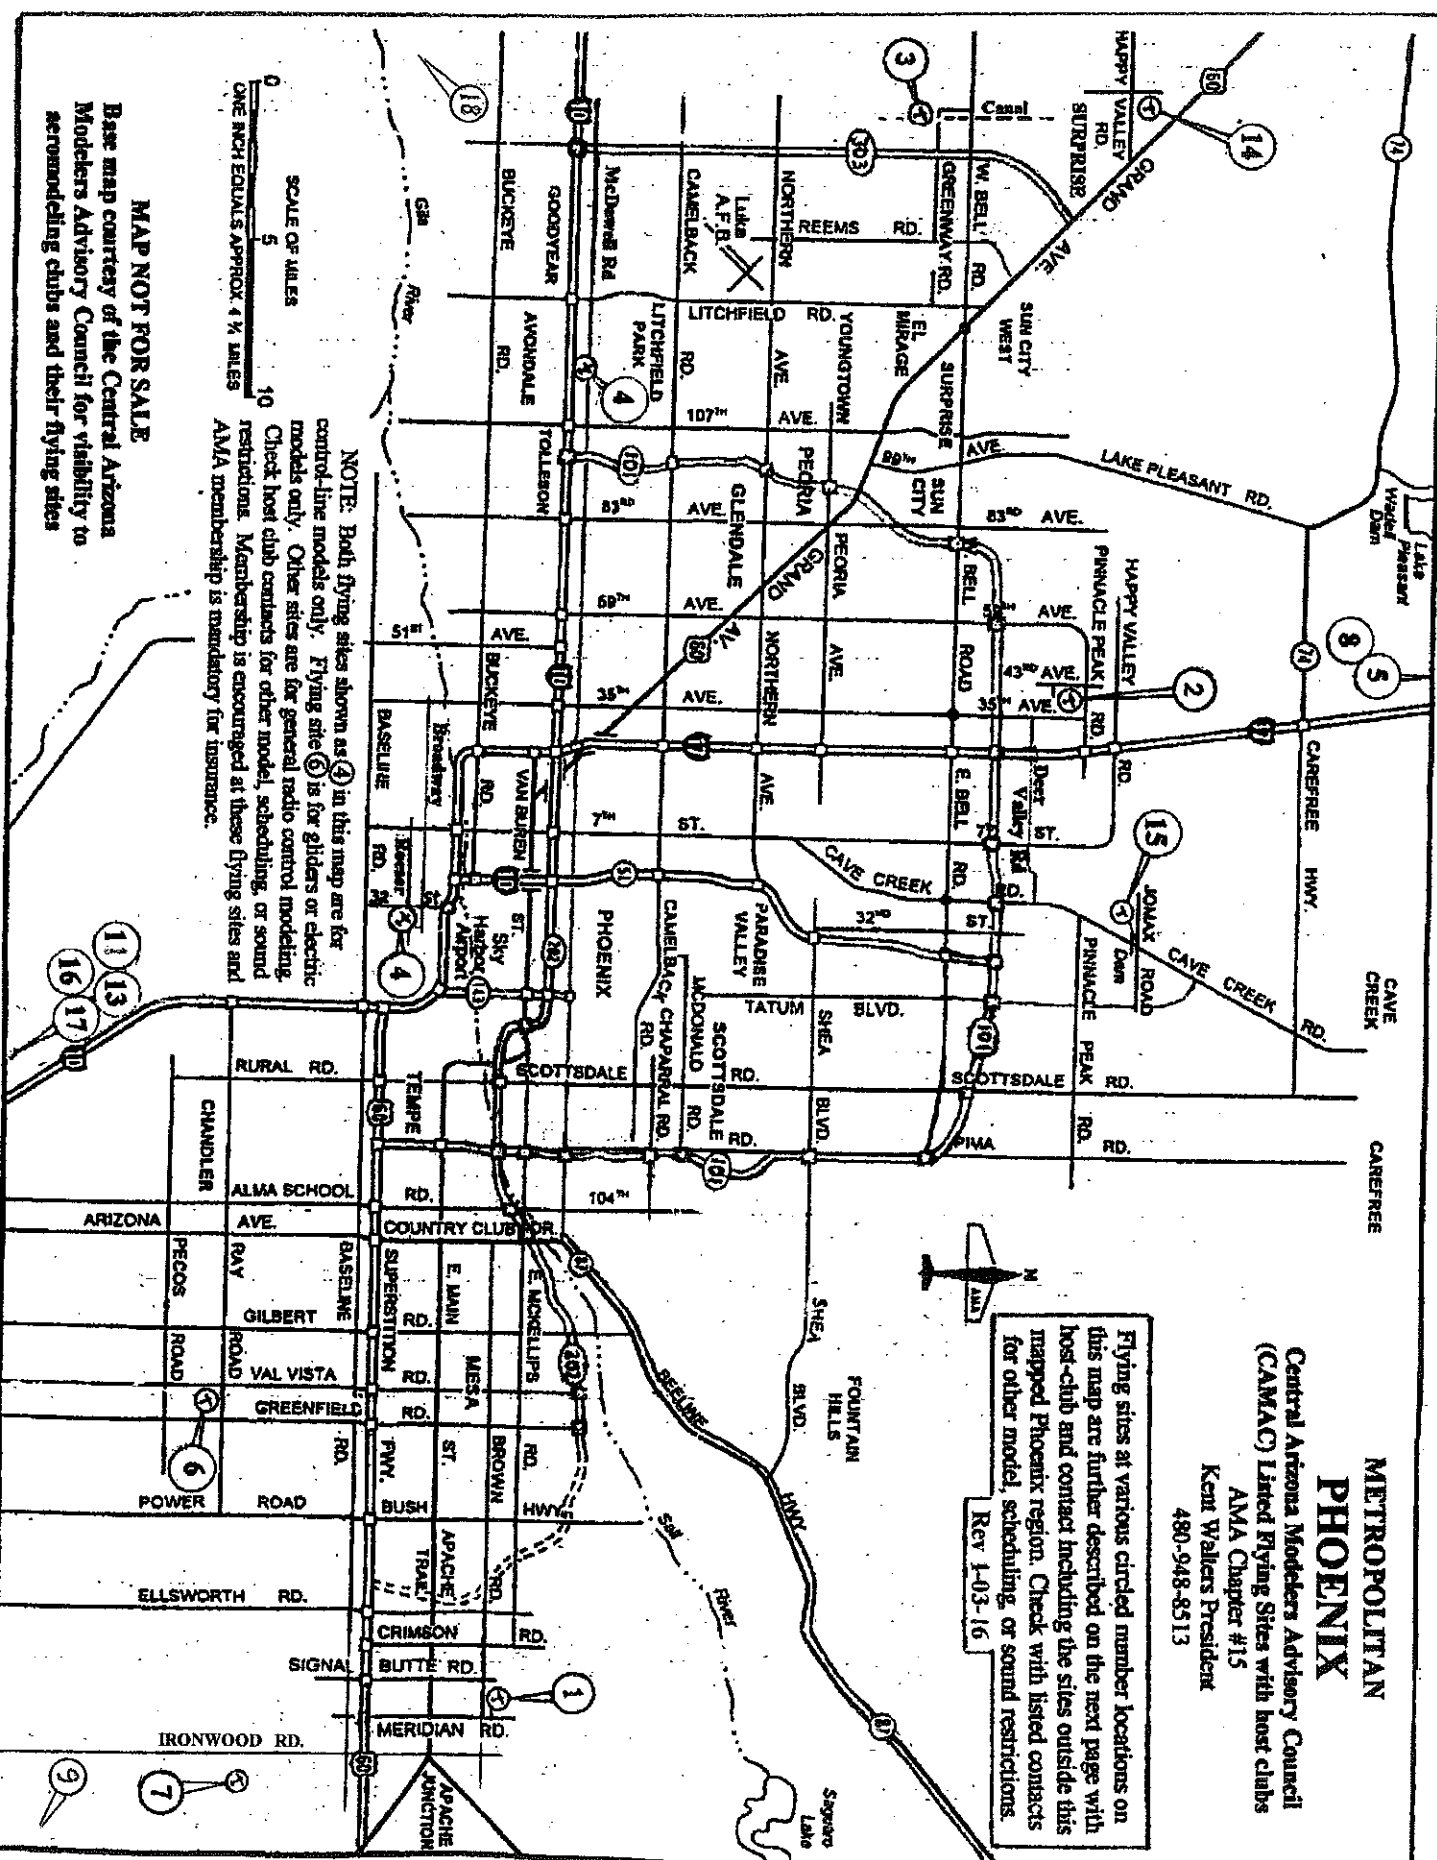

Rev 1-03-16

NOTE: Both flying sites shown as ④ in this map are for control-line models only. Flying site ⑤ is for gliders or electric models only. Other sites are for general radio control modeling. Check host club contacts for other model, scheduling, or sound restrictions. Membership is encouraged at these flying sites and AMA membership is mandatory for insurance.

MAP NOT FOR SALE
 Base map courtesy of the Central Arizona Modelers Advisory Council for visibility to aeromodelling clubs and their flying sites